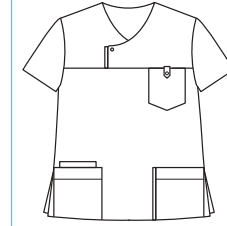

8022 pág. 166