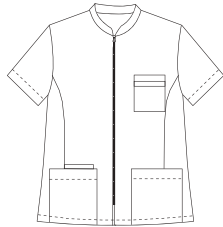

8262 pág. 169