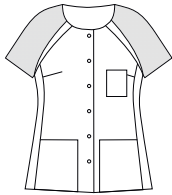

8820

Chaqueta mujer manga ranglan corta, con rejilla. Women's jacket, raglan short sleeves, with mesh.

700 Blanco · White

859 Violeta · Violet

884 Agua marina · Sea water
65% Pol. Poly. · 35% Algod./Cotton
195 gr/m²

Largo/length: 63 cm

Talla/Size: SP-XG/XS-XXXL