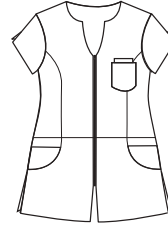

8209 pág. 158