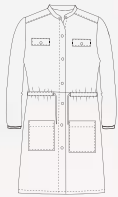

8109125

8109

Vestido camisero con lazo ajustable, manga larga.
Adjustable tie shirt dress, long sleeves.

125 Negro · Black

97 % Pol./poly. · 3 % Elastano
160 gr/m²