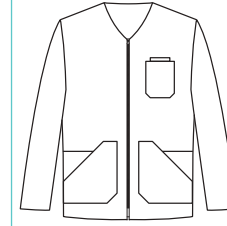

8010 pág. 160