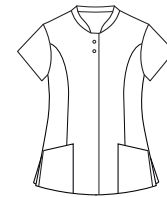

8815

Chaqueta hombre m/corta con corchetes ocultos.

Men's short sleeves jacket with concealed snaps fasteners.

570 Blanco · White

Microfibra (100% Pol.)
150 gr/m²

Largo/length: 76 cm
Talla/Size: SP-XG/XS-XXXL