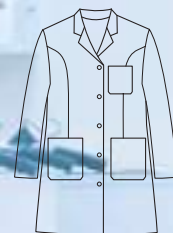

8806

Bata larga hombre m/larga, cuello solapa y botones. Men's long-sleeve lab coat, lapel collar and buttons.

900 Blanco · White

67% Pol. Poly. · 33% Algod./Cotton
195 gr/m²

Largo/length: 94 cm
Talla/Size: 36/62

8800900