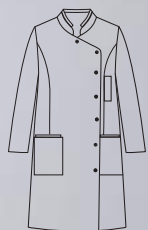

900 Blanco · White

67% Pol. Poly. · 33% Algod./Cotton
195 gr/m²

Largo/length: 95 cm
Talla/Size: SP-XG/XS-XXXL

8885570

8885

Bata laboratorio mujer, m/ larga, cuello mao con vivo.
Women's lab coat, long sleeves, mao collar with contrast.