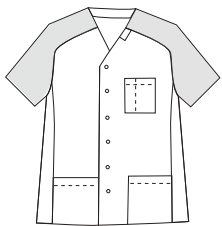

8088 pág. 177