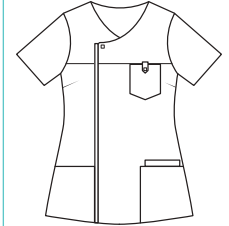

8023 pág. 166