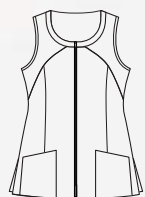

8034571

8035571