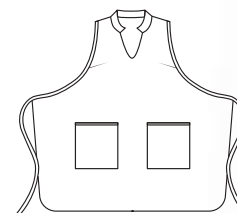

8156

Estola estampado acuarela con cintas. Purple watercolor print stole.

725 Negro · Black

100% Pol./Poly.
165 gr/m²

Largo/length: 82 cm
Talla/Size: Única · Unic