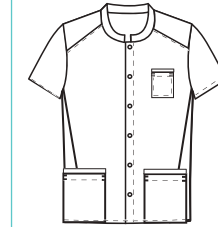

8072 pág. 175