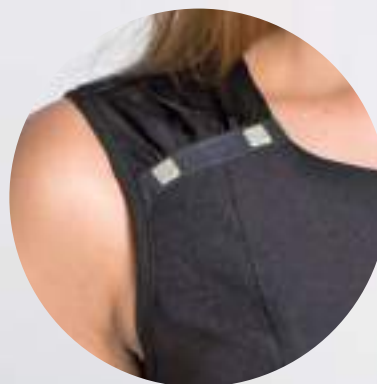

Largo/length: 90 cm

Talla/Size: SP-XG/XS-XXXL

8047700

8279725

8279

Casaca sin mangas con corchetes. Sleeveless jacket with snaps.

725 Negro · Black

100% Pol./Poly.
165 gr/m²