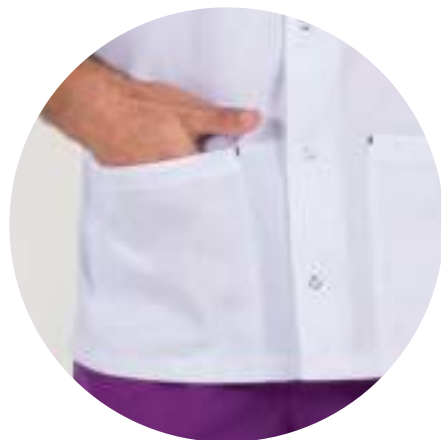

8088700

8088859

Conjuntos

8088884

8088

Chaqueta hombre manga
ranglan corta, con rejilla. Men's
jacket, raglan short sleeves, with
mesh.

1. 700 Blanco · White
   - 859 Violeta · Violet
   - 884 Agua marina · Sea water
2. 65% Pol. Poly. · 35% Algod./Cotton
   195 gr/m²

Largo/length: 75 cm
Talla/Size: SP-XG/XS-XXXL