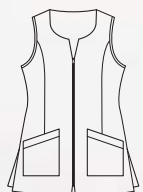

Microfibra (100% Pol.)
150 gr/m²

Largo/length: 74 cm
Talla/Size: SP-XG/XS-XXXL

82695573

8269572

8269570

8292487

8292

Casaca básica sin mangas y cremallera central. Basic sleeveless jacket with central zipper.