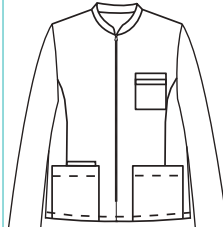

8073 pág. 171