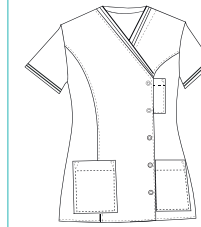

8043 pág. 174