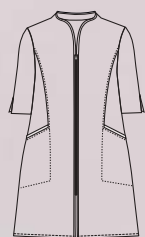

8092700

8092

Levita manga 3/4 con vivo raso.
3/4 sleeve frock coat with satin piping.

700 Blanco · White
65% Pol. Poly. · 35% Algod./Cotton
195 gr/m²

Largo/length: 88 cm
Talla/Size: SP-XG/XS-XXXL

8095700

8095

Bata mujer m/corta corchetes ocultos en tapeta. Women's long coat s/sleeves with concealed snaps on the placket.

700 Blanco · White
65% Pol. Poly. · 35% Algod./Cotton
195 gr/m²

Largo/length: 90 cm
Talla/Size: SP-XG/XS-XXXL