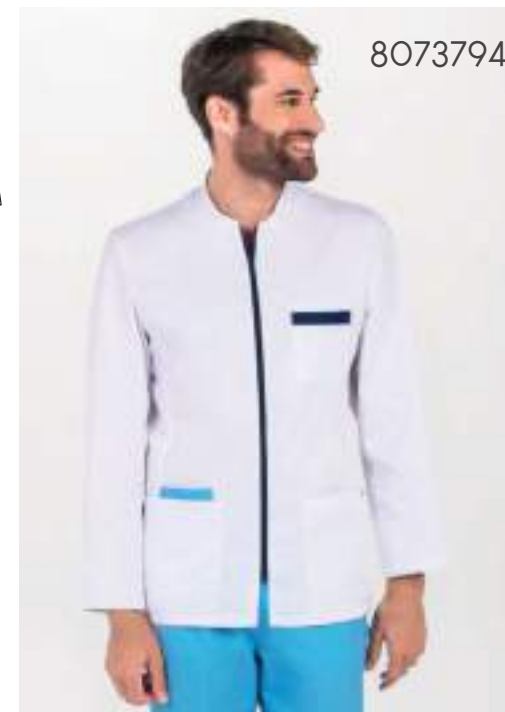

65% Pol. Poly. · 35% Algod./Cotton

195 gr/m²

Largo/length: 76 cm

Talla/Size: SP-XG/XS-XXXL

8073794

8289846

8289701

8289892