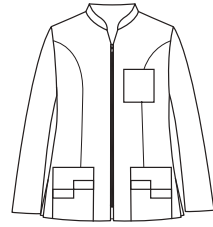

8294 pág. 170