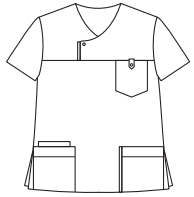

488 Gris perla · Pearl gray

Microfibra (100% Pol.)
150 gr/m²

Largo/length: 72 cm
Talla/Size: SP-XG/XS-XXXL

8022584

8023572

8023569

8022

Casaca cbro. manga corta, cuello con abertura de corchete. Men's s/sleeves tunic, collar with hook-and-eye opening.