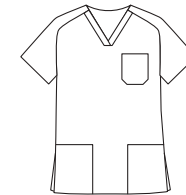

67% Pol. Poly. · 33% Algod./Cotton
195 gr/m²

Largo/length: 66 cm

Talla/Size: SP-XG/XS-XXXL

Pijamas

8029900

8188008

8188013

8188014