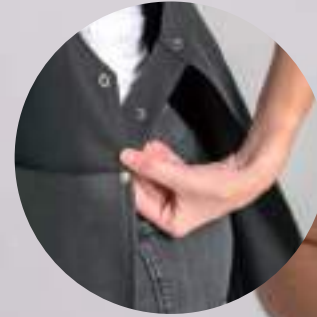

COMERCIO

Detalles en polipiel.
Leatherette details.

8110830

8110

Pichi corto con hebillas y tirantes en polipiel. Short dungarees with buckle and imitation leather straps.

830 Negro · Black

94% Pol./Poly. · 6% Elastano
225 gr/m²

Largo/length: 76 cm
Talla/Size: SP-XG/XS-XXXL