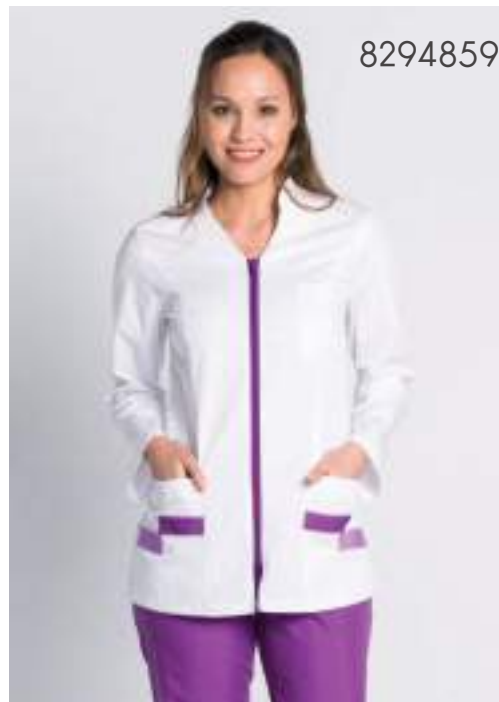

8294794

8294

Chaqueta mujer m/larga, cremallera malla invertida.
Women's long sleeves jacket, reverse mesh zipper.

700 Blanco · White
794 Azul · Blue
859 Violeta · Violet
873 Verde · Green
65% Pol. Poly. · 35% Algod./Cotton
195 gr/m²

Largo/length: 73 cm
Talla/Size: SP-XG/XS-XXXL

8294859