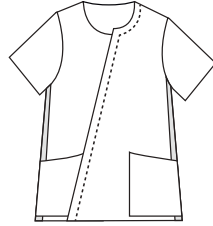

8187 pág. 164