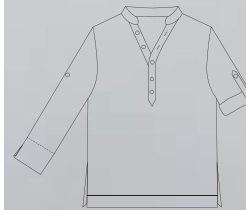

8535

Camisa ibicenca mujer con cuello mao abierto. Women's ibicenca style shirt, mao collar.

841 Negro · Black
70% Algod./Cotton · 30% Pol./Poly.
130 gr/m²

Largo/length: 70 cm
Talla/Size: SP-XG/XS-XXXL

8534841