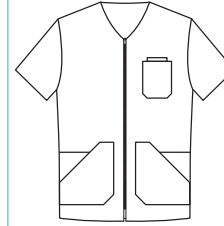

8210 pág. 158