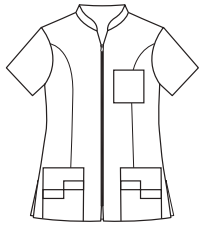

8293 pág. 168