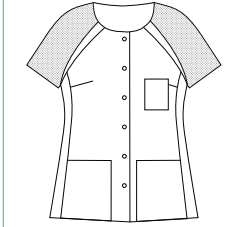

8820 pág. 176