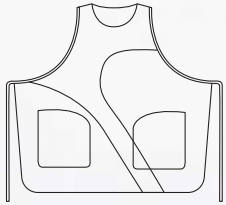

8025572

¿MONTAJE?

8025

Estola bicolor formas en microfibra con cintas. Two-tone stole shapes in microfiber with ribbons.

487 Lila · Purple
Microfibra (100% Pol.)
150 gr/m²

572 Fucsia · Fucshia
Microfibra (100% Pol.)
150 gr/m²

Largo/length: 78 cm
Talla/Size: Única · Unic