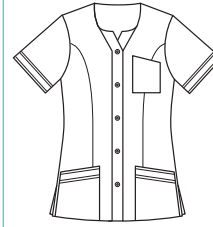

8289 pág. 172